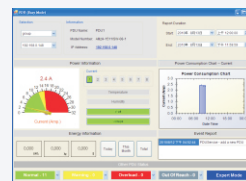

kWh PDU

Complete Power Information
Complete Power Control

Web Interface

Monitor Information Management   Control Notification Management

POM series

Switched series

Monitored series

PDU Central Management Utility

Main Energy

Humidity

Temperature

Current

Voltage

Active Power

Apparent Power

Power Factor

Frequency