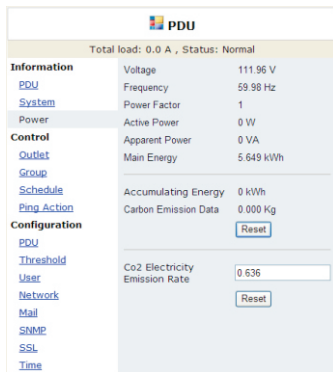

Web Interface

Monitor Information Management   Control Notification Management